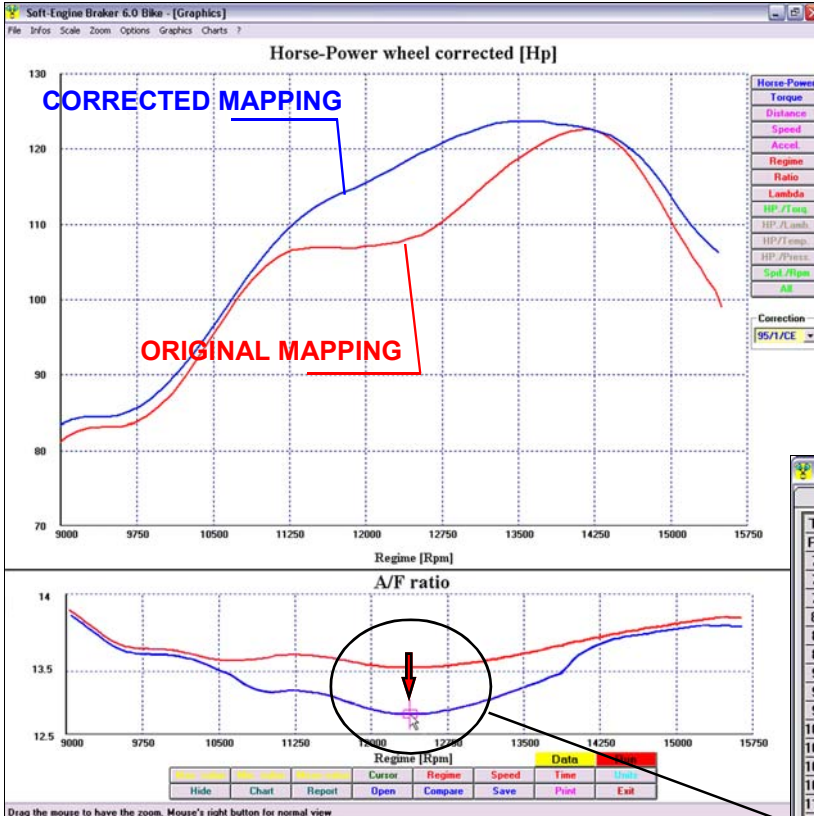

LAMBDA DIAGRAM GRAPHIC CORRECTION

AUTO-MAPPINGS

RAPID BIKE MEMORY FAST WRITING

LAMBDA DIAGRAM GRAPHICAL CORRECTION

USE WITH INERTIAL AND BRAKED DYNAMOMETERS!